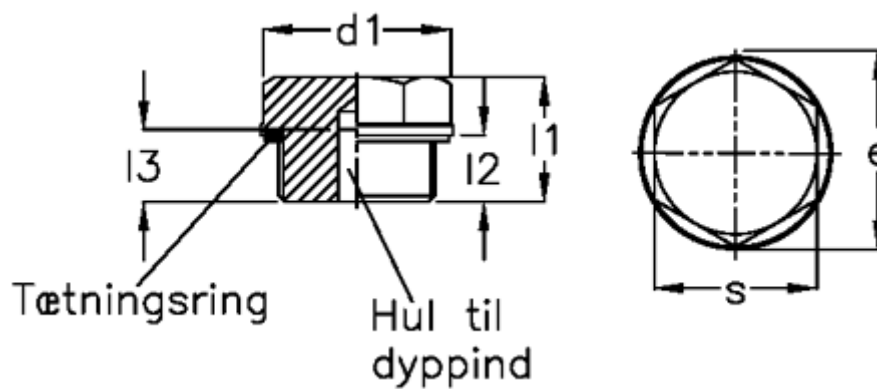

Article number: 20237558

Description: E+G

Threaded plug GN 741-26-M20x1,5-OS-1

Measures

$d1 = 26$

$d2 = M20x1,5$

$d4 = M5$

$e = 24.3$

$l1 = 16.0$

$l2 = 8.5$

$s = 17$